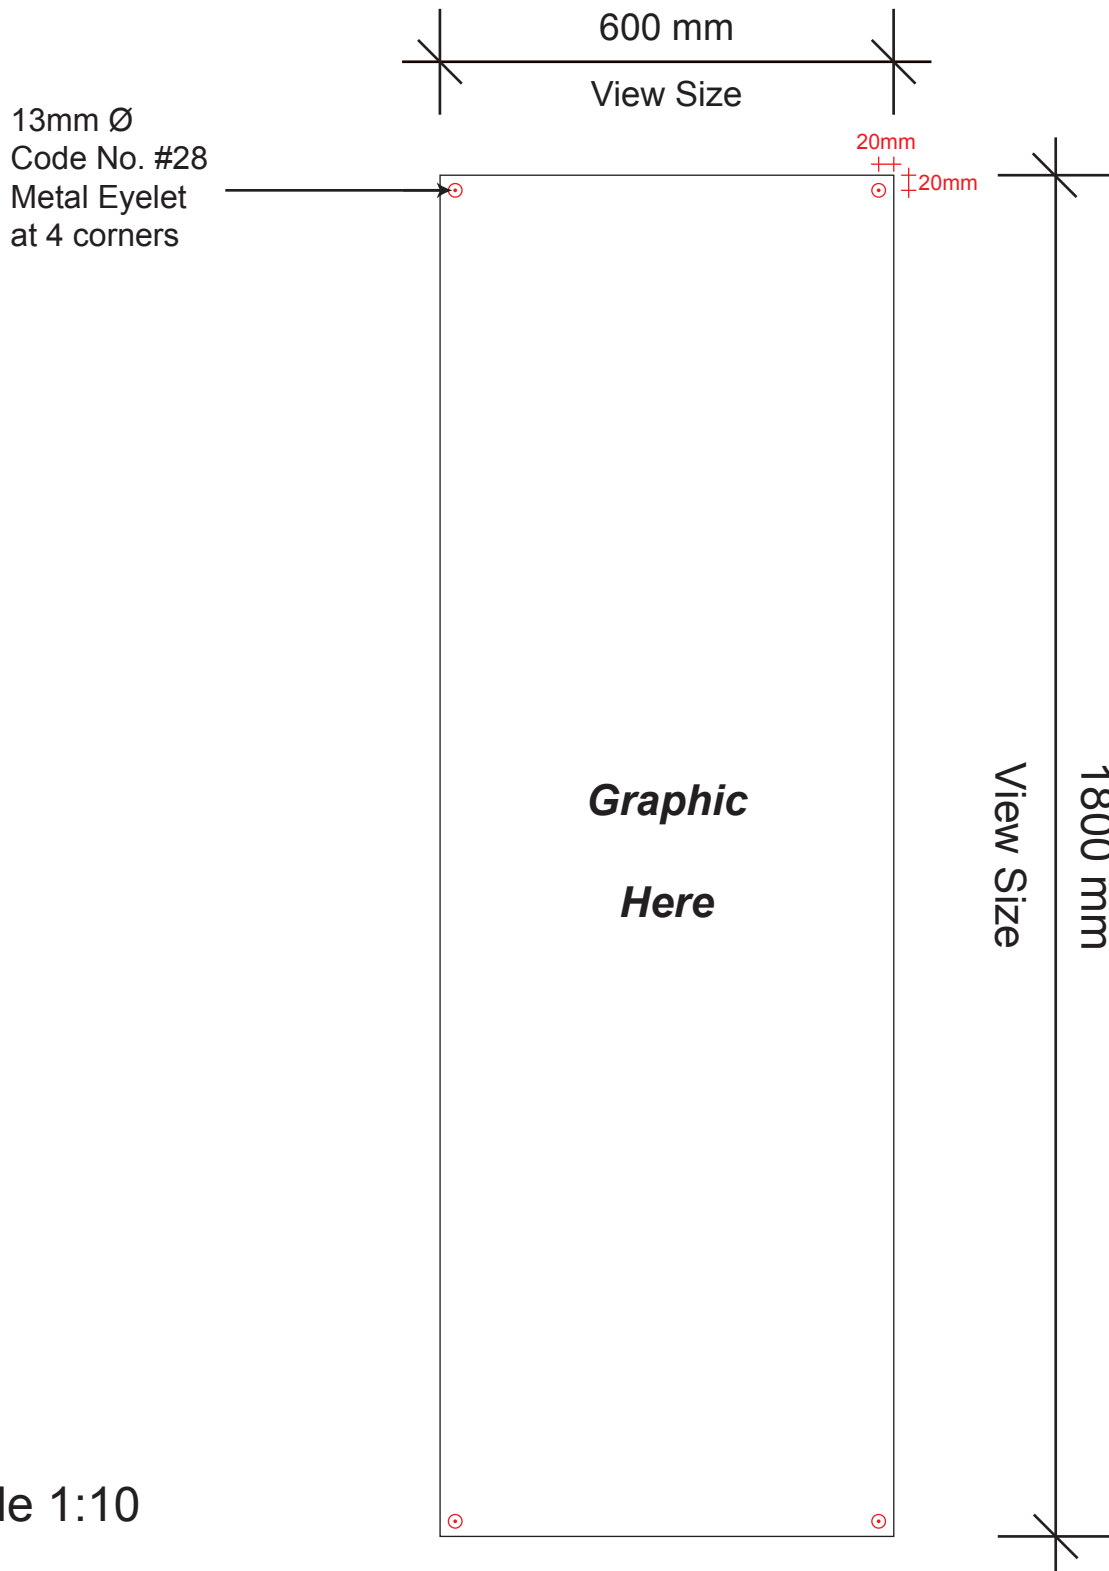

# S-X-02

# X-Stand

View Size : 600 mm x 1800 mm

Scale 1:10