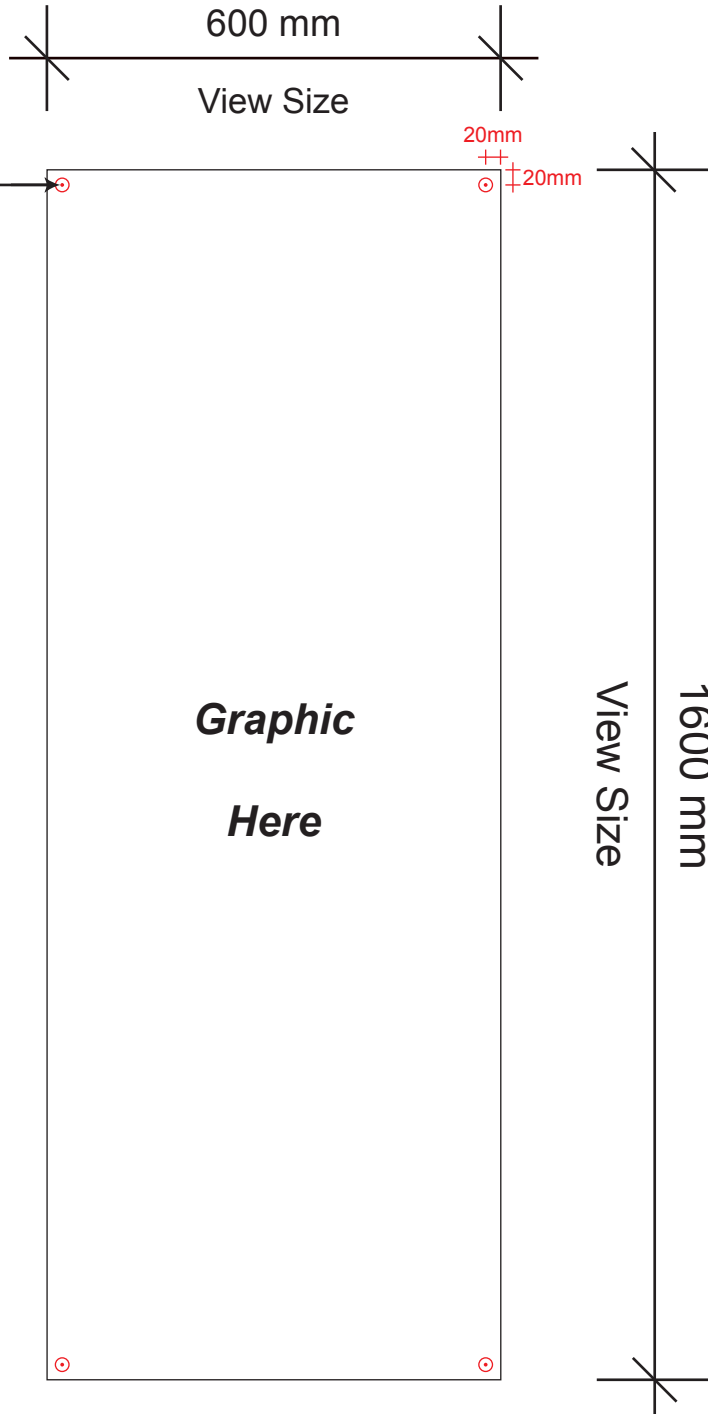

# S-X-05

# X-Stand

View Size : 600 mm x 1600 mm

10mm Ø  
Code No. #25  
Metal Eyelet  
at 4 corners

Scale 1:10